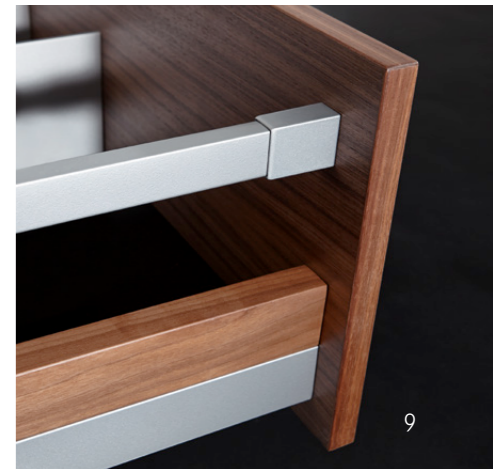

NOVA PRO SCALA DRAWER SYSTEM

Rectangular railing.
High level of stability and
consistent design.

The drawer with railing has long been an absolute classic solution for adding height.

At the bottom a 90 mm drawer side, at the top a railing. Job done. What sounds perfectly simple at first glance is actually a sophisticated technical challenge. Because for Nova Pro Scala we've not only developed a new rectangular railing but also technically optimised all components throughout and restyled them to create a harmonised design concept. From the front fastening to the back panel connection and the integrated tilt angle adjustment - everything is flush-fitting and matches perfectly to provide a harmonious, elegant impression.