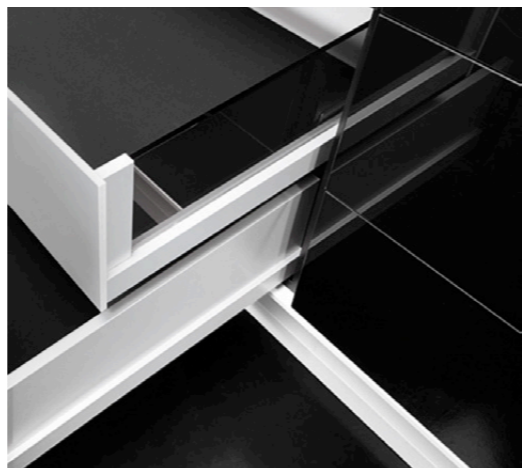

SILVER

Timeless variety. Nova Pro Scala Colours.

Metallic colours, fine structures and satin finishes – these are the features of modern design.

The new colour SILVER makes it possible to carry this design principle through to the furniture interior. This elegant shade has an intuitively harmonious and modern effect.

The natural purity of ice and snow, the unique reflection of light and the fine surface texture – all these things inspired us to create the colour ICE. This elegant shade neutralises, brightens and enlivens.

Stone as the symbol of eternity, the expression of timelessness, a natural force which seems to resist all external influences, was the inspiration for the very popular shade of the same name.

ICE

STONE