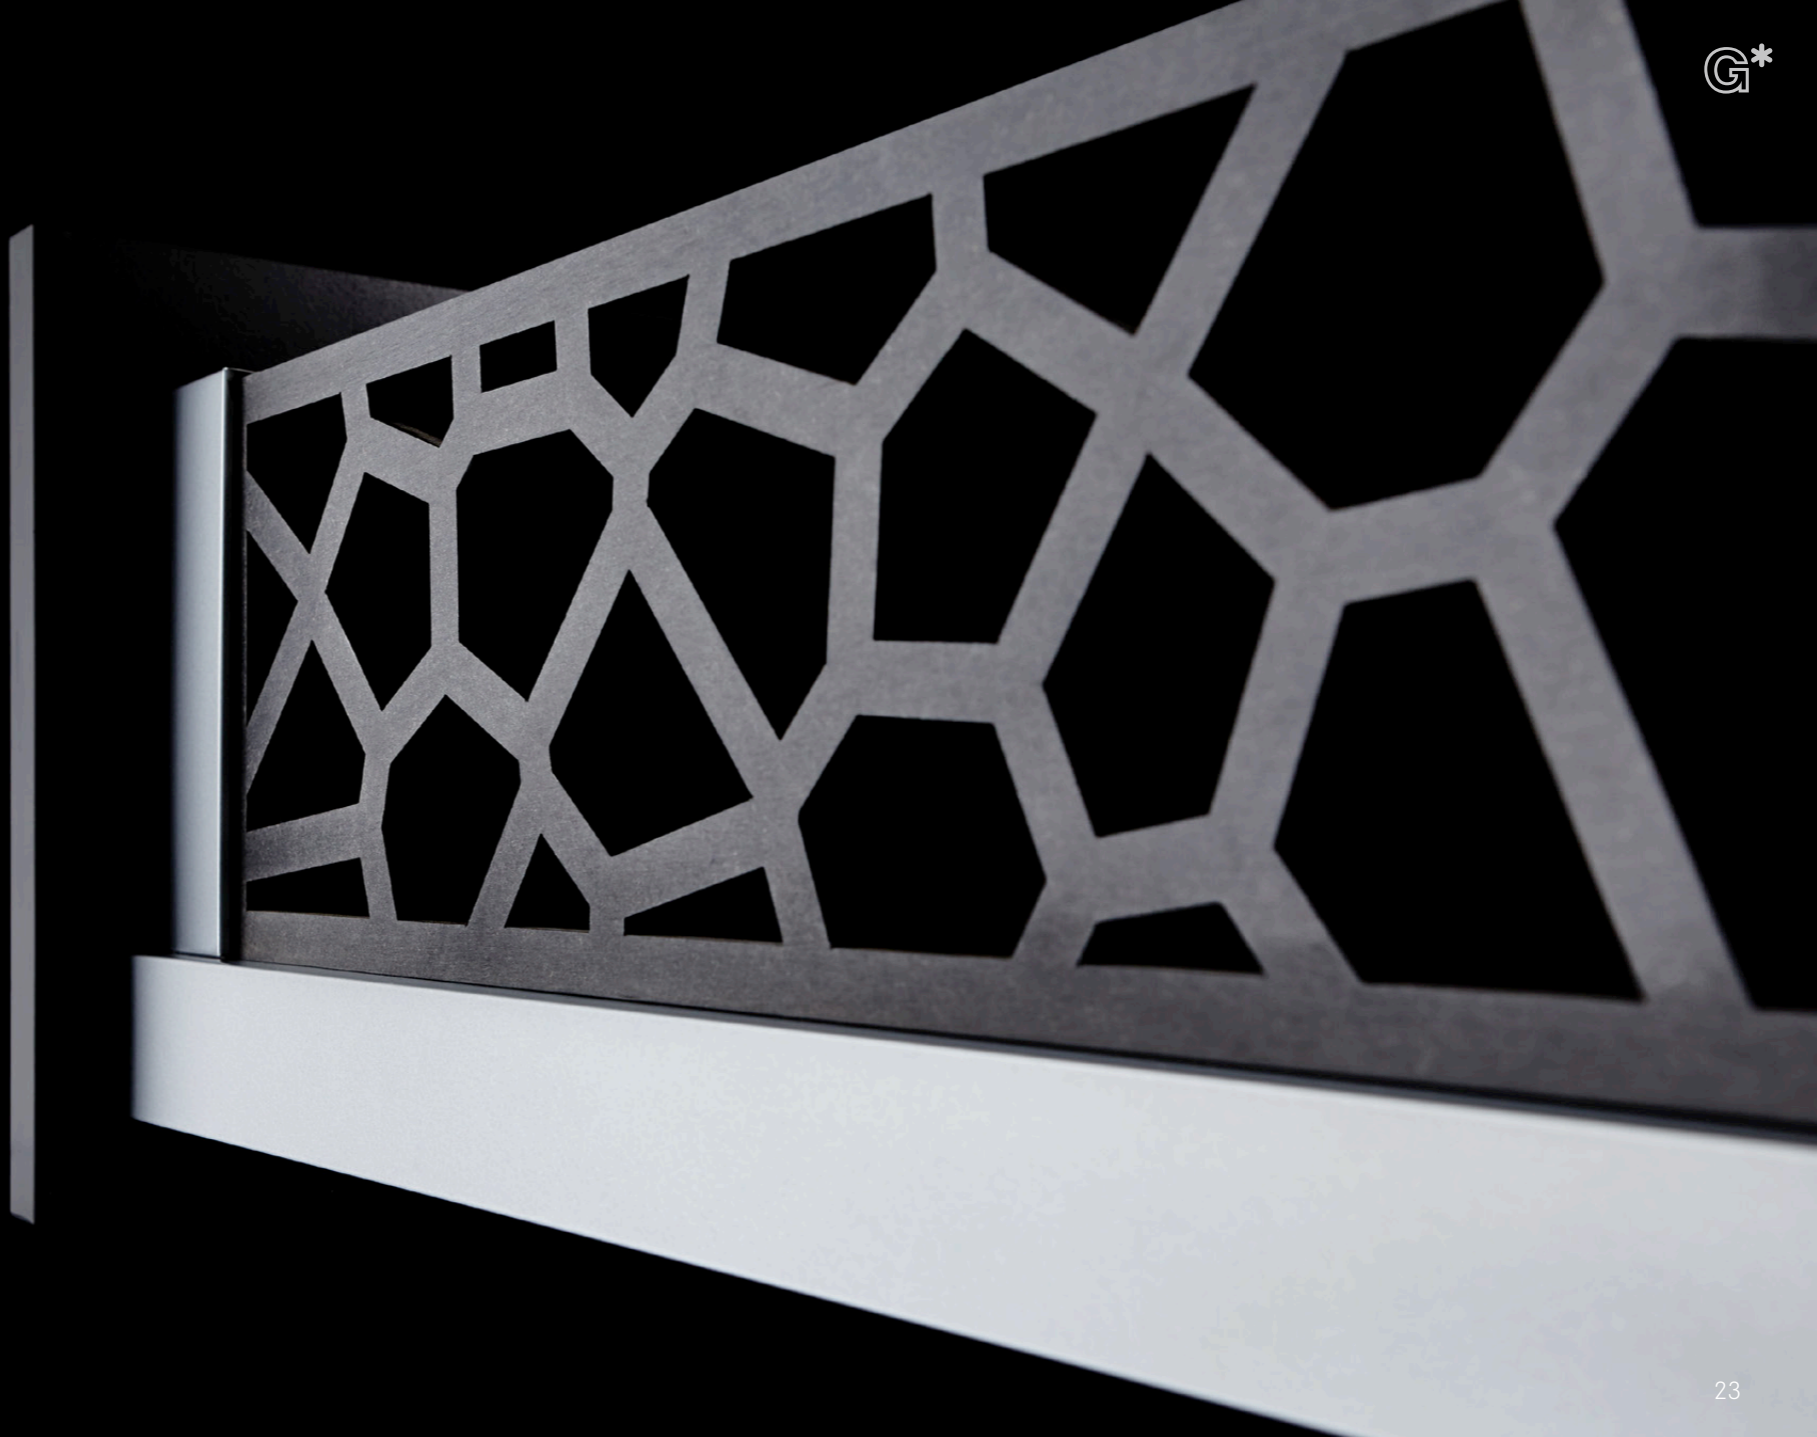

Material freedom.

Glass – you either love it or hate it.

Glass divides the furniture world. This is reason enough to develop two systems that can support both sides – the Crystal and Crystal Plus add-on systems.

The absolute minimum for the technical elements at the bottom, a strong holder at the front and back – let the fun begin! Individual taste then decides whether glass or another material is used as a design element. The special advantage of the new Crystal Plus frame drawer is the newly developed clip technology. It ensures safe and strong bracing of large design elements without having to prepare them in any way.