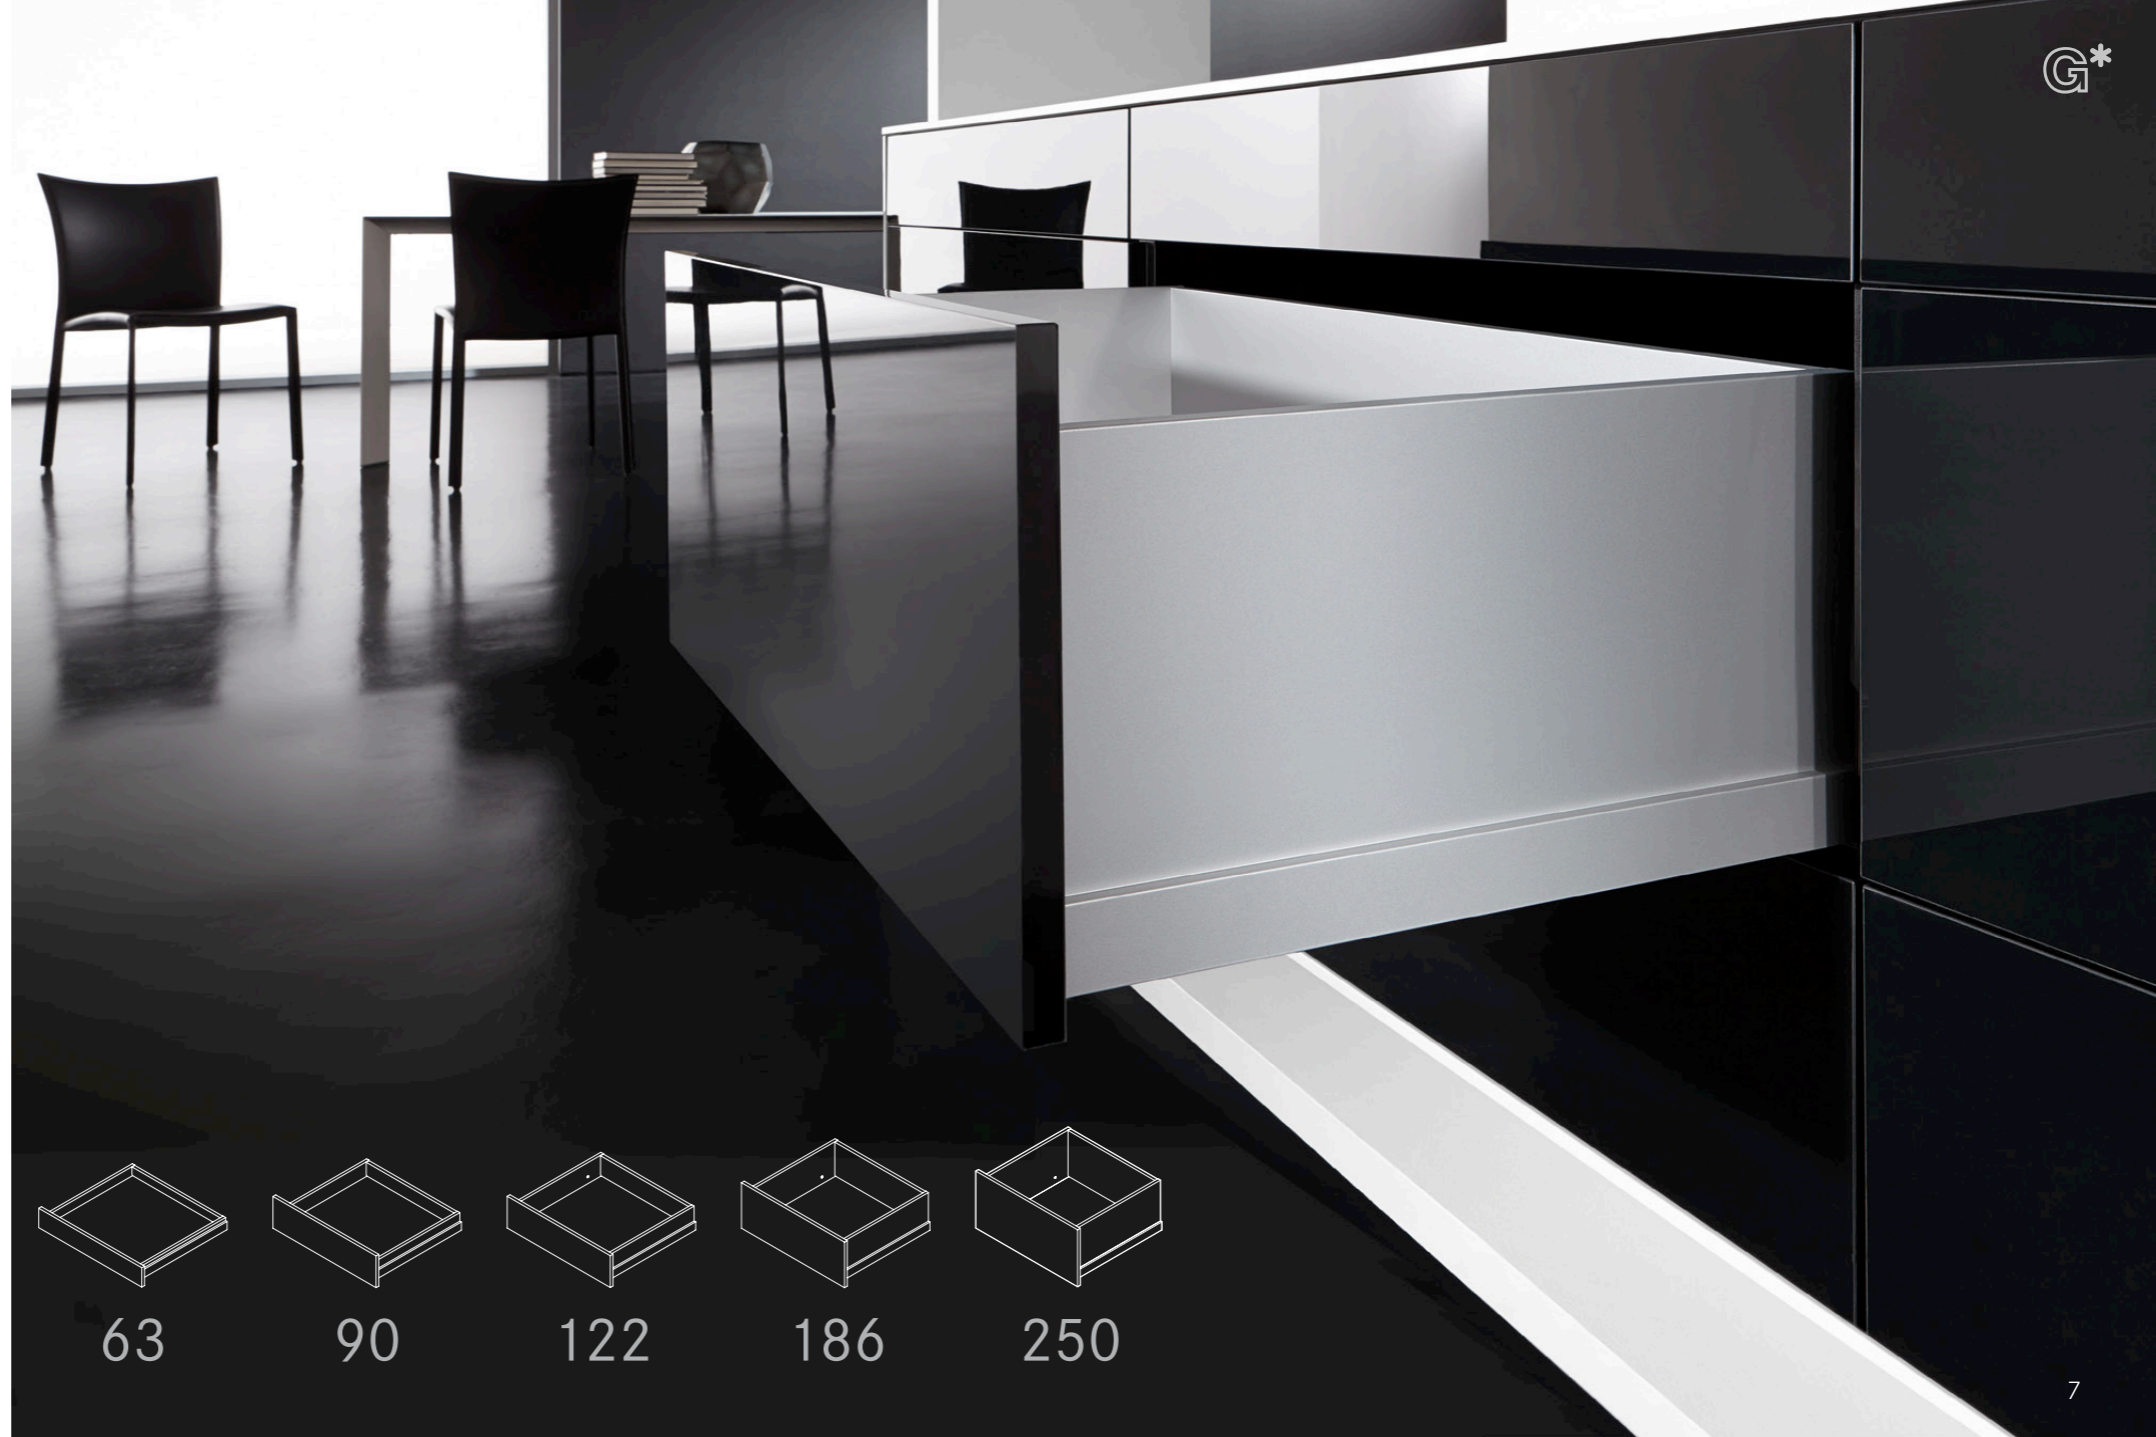

**Nova Pro Scala is design reduced to the essence –  
toclear design principles on the one hand and to the  
perfectunity of form and function on the other.**

The puristic design language with its striking lines, right angles and small radii gives the double-wall metal drawer sides a time-  
less, technical and functional look. The special character of  
Nova Pro is hallmarked by its perfection down to the last detail  
and the modular system concept. Everything is focused on  
perfect function, top quality and lasting value – from the  
precision craftsmanship of every individual part as well as  
the colour and surface finishes.

Proven millions of times over in practical use, this drawer side remains unparalleled in terms of quality, stability and smooth running. Nova Pro epitomises exceptional ease of opening, outstanding running properties, minimal drawer deflection and top reliability. Nova Pro brings furniture to life. Around the world. That's why the very name of Nova Pro creates expectations that we have to satisfy with each and every product.

## Individualisation.

Looking for ways to stand out from the crowd?

Yesterday metal, today wood, tomorrow minerals. Individual designer panels make Nova Pro Scala the most variable drawer system ever.

Wouldn't it be innovative to change the aesthetic perception of a drawer when it is fitted? The rectangular form of the Nova Pro Scala drawer side makes this possible – design strips in the form of L profiles can not only be attached magnetically or with adhesive, but snugly mould to the drawer sides.