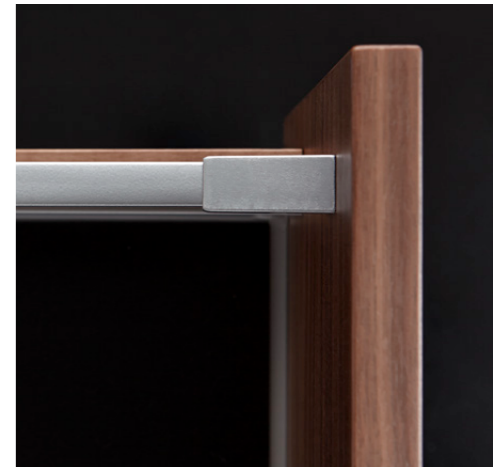

NOVA PRO SCALA DRAWER SYSTEM

Rectangular railing.
High level of stability and
consistent design.

The drawer with railing has long been an absolute classic solution for adding height.

At the bottom a 90 mm drawer side, at the top a railing. Job done. What sounds perfectly simple at first glance is actually a sophisticated technical challenge. Because for Nova Pro Scala we've not only developed a new rectangular railing but also technically optimised all components throughout and restyled them to create a harmonised design concept. From the front fastening to the back panel connection and the integrated tilt angle adjustment - everything is flush-fitting and matches perfectly to provide a harmonious, elegant impression.